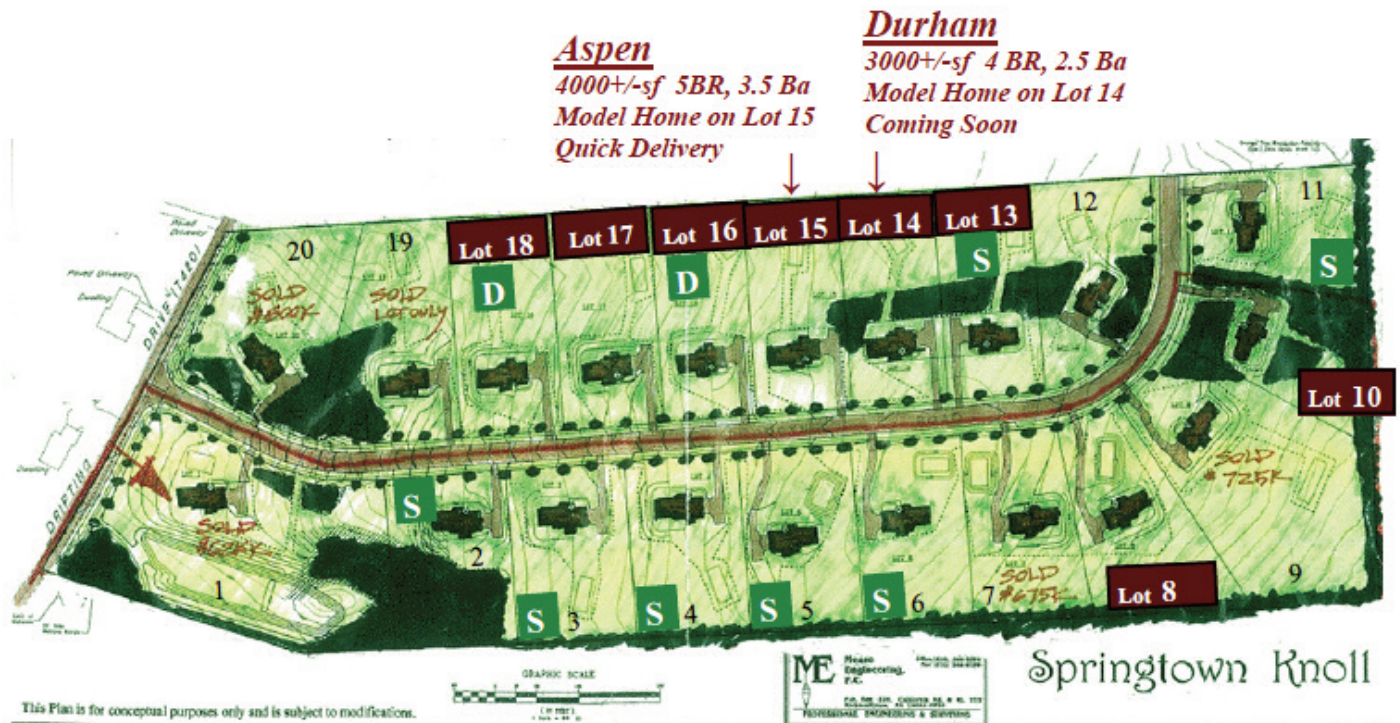

4 & 5 BEDROOM SINGLES ON 1+ ACRE LOTS

FLOOR PLANS RANGE FROM 2650+/- TO 4000+/- SF

BASE PRICES START AT JUST \$399,900!

Available Lots

- D = Under Deposit
- S = Sold
- Lot 14 = Durham Model 4BR coming soon
- Lot 15 = Aspen 5BR Model Home